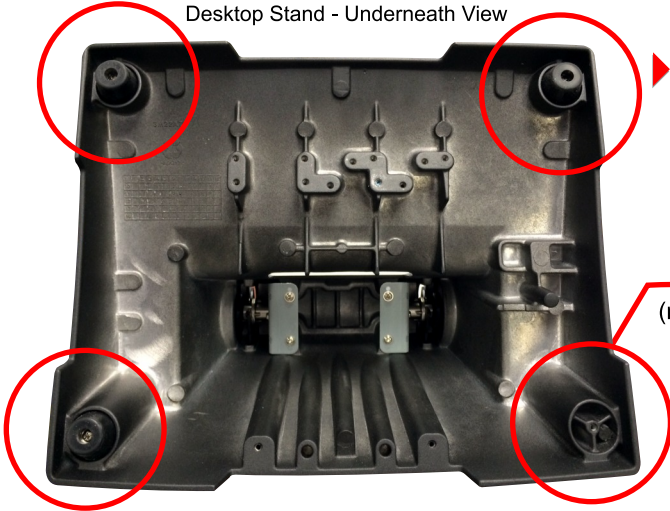

Mounting Options

Desk & Wall Mount Options

▶ Low Profile Wall-mount

Desktop Stand - Underneath View

▶ Desk Mount Can Be Secured to Surface

3mm Thread (rubber foot removed)

Desktop Stand - rubber feet can be removed for fastening to tabletop

▶ Tilt Wall-mount

Mounting Options

Kiosk Mount Options