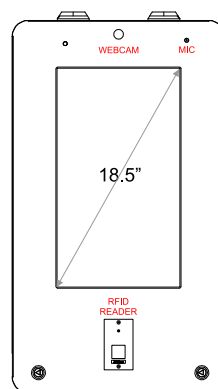

Dimension (mm): 400W x 700H