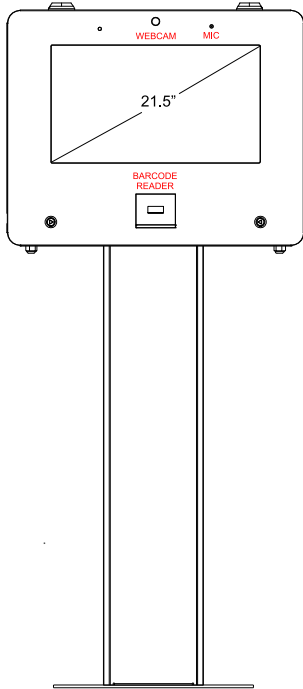

ODKS on P6 Stand Outdoor Kiosk Configuration Examples - Page 2

Dimensions are for reference only and are subject to change without prior notice

1. **I**
- 21.5" Touch Display
  - 1D/2D Barcode Imager
  - C920 Webcam
  - Waterproof MIC

Dimension (mm): 590W x 1550H

1. **J**
- 21.5" Touch Display
  - 1D/2D Barcode Imager
  - 80mm Thermal Printer
  - C920 Webcam
  - Waterproof MIC