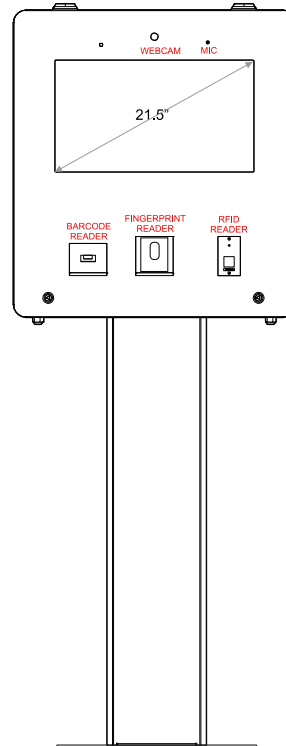

Dimension (mm): 590W x 1550H

- J**
- 21.5" Touch Display
  - 1D/2D Barcode Imager
  - 80mm Thermal Printer
  - C920 Webcam
  - Waterproof MIC

Dimension (mm): 590W x 1668H

- K**
- 21.5" Touch Display
  - RFID Reader

Dimension (mm): 590W x 1553H

- L**
- 27" Touch Display
  - C920 Webcam
  - Waterproof MIC
  - Portrait Display Orientation

Dimension (mm): 590W x 1710H

- M**
- 21.5" Touch Display
  - 1D/2D Barcode Imager
  - C920 Webcam
  - Waterproof MIC

Dimension (mm): 590W x 1671H

- N**
- 21.5" Touch Display
  - 1D/2D Barcode Imager
  - Fingerprint Reader
  - RFID Reader
  - C920 Webcam
  - Waterproof MIC

Dimension (mm): 590W x 1702H

- O**
- 18.5" Touch Display
  - RFID Reader
  - C920 Webcam
  - Waterproof MIC
  - Portrait Display Orientation

Dimension (mm): 590W x 1680H