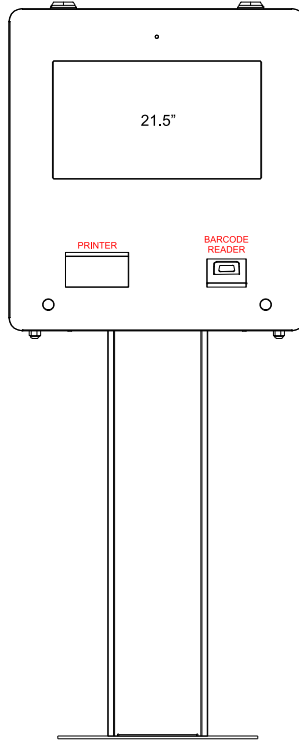

Dimension (mm): 590W x 1675H

Dimension (mm): 590W x 1550H

- J**
- 21.5" Touch Display
  - 1D/2D Barcode Imager
  - 80mm Thermal Printer
  - C920 Webcam
  - Waterproof MIC

Dimension (mm): 590W x 1668H

- K**
- 21.5" Touch Display
  - RFID Reader

Dimension (mm): 590W x 1553H

- L**
- 27" Touch Display
  - C920 Webcam
  - Waterproof MIC
  - Portrait Display Orientation

Dimension (mm): 590W x 1710H

- M**
- 21.5" Touch Display
  - 1D/2D Barcode Imager
  - C920 Webcam
  - Waterproof MIC

Dimension (mm): 590W x 1680H