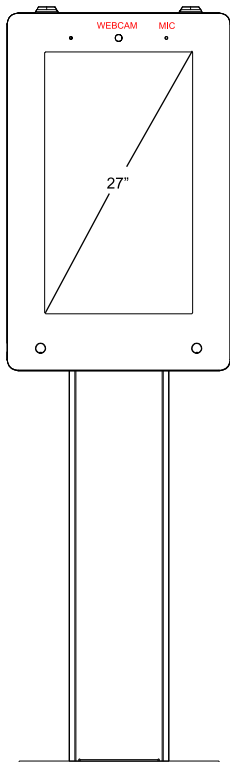

## F ODKS-27-WC-V

- 27" Touch Display
- C920 Webcam
- Waterproof MIC
- Portrait Display Orientation

Dimension (mm): 600W x 960H

Dimension (mm): 590W x 1550H

- J**
- 21.5" Touch Display
  - 1D/2D Barcode Imager
  - 80mm Thermal Printer
  - C920 Webcam
  - Waterproof MIC

Dimension (mm): 590W x 1668H

- K**
- 21.5" Touch Display
  - RFID Reader

Dimension (mm): 590W x 1553H

- L**
- 27" Touch Display
  - C920 Webcam
  - Waterproof MIC
  - Portrait Display Orientation

Dimension (mm): 590W x 1710H

- M**
- 21.5" Touch Display
  - 1D/2D Barcode Imager
  - C920 Webcam
  - Waterproof MIC

Dimension (mm): 590W x 1671H

- N**
- 21.5" Touch Display
  - 1D/2D Barcode Imager
  - Fingerprint Reader
  - RFID Reader
  - C920 Webcam
  - Waterproof MIC

Dimension (mm): 590W x 1702H

- O**
- 18.5" Touch Display
  - RFID Reader
  - C920 Webcam
  - Waterproof MIC
  - Portrait Display Orientation