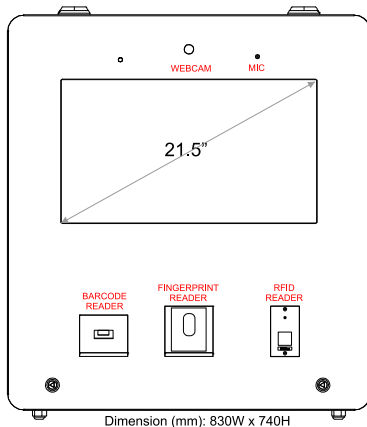

Dimension (mm): 830W x 740H