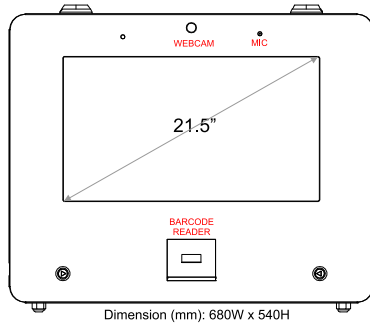

ODKS Series Outdoor Kiosk Configuration Examples - Page 1

Dimensions are for reference only and are subject to change without prior notice

A ODKS-22-BC-WC

- 21.5" Touch Display
- 1D/2D Barcode Imager
- C920 Webcam
- Waterproof MIC

Dimension (mm): 680W x 540H