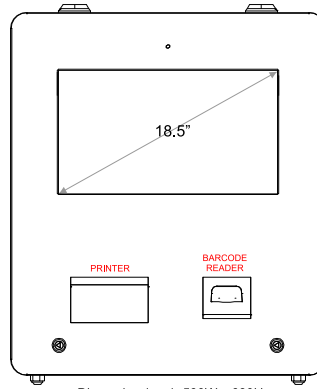

## E ODKS-18-BC-P

- 18.5" Touch Display
- 1D/2D Barcode Imager
- Printer

Dimension (mm): 590W x 680H

- ## H
- 18.5" Touch Display
  - 3-Track Insert Card Reader
  - 80mm Thermal Printer
  - Cellular Modem

Dimension (mm): 590W x 1675H

Dimension (mm): 590W x 1553H

- L**
- 27" Touch Display
  - C920 Webcam
  - Waterproof MIC
  - Portrait Display Orientation

Dimension (mm): 590W x 1710H

- M**
- 21.5" Touch Display
  - 1D/2D Barcode Imager
  - C920 Webcam
  - Waterproof MIC

Dimension (mm): 590W x 1680H