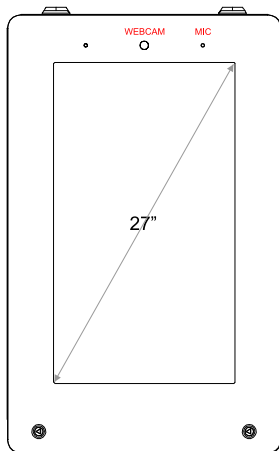

F ODKS-27-WC-V

- 27" Touch Display
- C920 Webcam
- Waterproof MIC
- Portrait Display Orientation

Dimension (mm): 600W x 960H

G ODKS-22-BC-RF-WC-V

- 18.5" Touch Display
- RFID Reader
- C920 Webcam
- Waterproof MIC
- Portrait Display Orientation