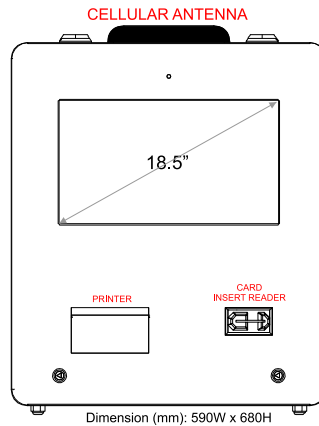

B ODKS-18-BB-CR-P

- 18.5" Touch Display
- 3-Track Insert Card Reader
- 80mm Thermal Printer
- Cellular Modem

Dimension (mm): 590W x 680H

C ODKS-22-BC-WC-P

- 21.5" Touch Display
- 1D/2D Barcode Imager
- 80mm Thermal Printer
- C920 Webcam
- Waterproof MIC