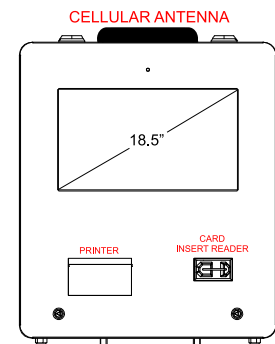

## E ODKS-18-BC-P

- 18.5" Touch Display
- 1D/2D Barcode Imager
- Printer

Dimension (mm): 590W x 680H

- ## H
- 18.5" Touch Display
  - 3-Track Insert Card Reader
  - 80mm Thermal Printer
  - Cellular Modem

Dimension (mm): 590W x 1675H

Dimension (mm): 590W x 1553H

- L**
- 27" Touch Display
  - C920 Webcam
  - Waterproof MIC
  - Portrait Display Orientation

Dimension (mm): 590W x 1710H

- M**
- 21.5" Touch Display
  - 1D/2D Barcode Imager
  - C920 Webcam
  - Waterproof MIC

Dimension (mm): 590W x 1680H