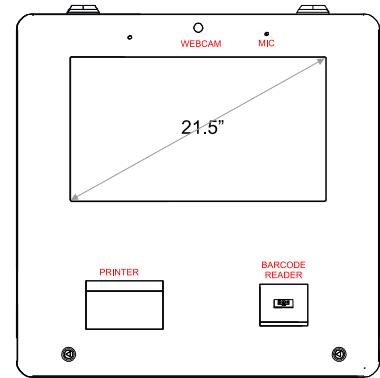

Dimension (mm): 680W x 680H

D ODKS-22-BC-FP-RF-WC

- 21.5" Touch Display
- 1D/2D Barcode Imager
- Fingerprint Reader
- RFID Reader
- C920 Webcam
- Waterproof MIC