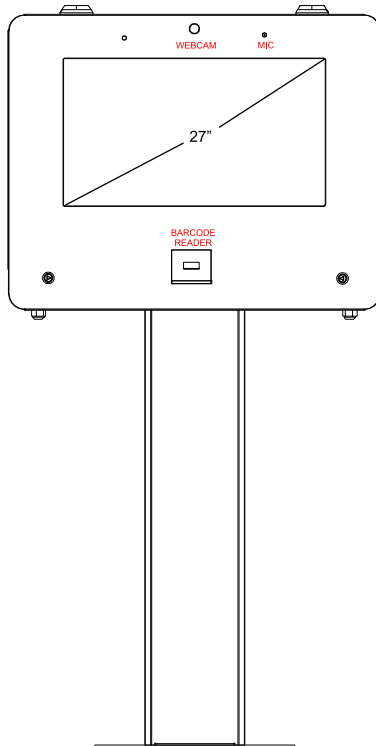

Dimension (mm): 590W x 1550H

- J**
- 21.5" Touch Display
  - 1D/2D Barcode Imager
  - 80mm Thermal Printer
  - C920 Webcam
  - Waterproof MIC

Dimension (mm): 590W x 1668H

- K**
- 21.5" Touch Display
  - RFID Reader

Dimension (mm): 590W x 1553H

- L**
- 27" Touch Display
  - C920 Webcam
  - Waterproof MIC
  - Portrait Display Orientation

Dimension (mm): 590W x 1710H

- M**
- 21.5" Touch Display
  - 1D/2D Barcode Imager
  - C920 Webcam
  - Waterproof MIC

Dimension (mm): 590W x 1671H

- N**
- 21.5" Touch Display
  - 1D/2D Barcode Imager
  - Fingerprint Reader
  - RFID Reader
  - C920 Webcam
  - Waterproof MIC

Dimension (mm): 590W x 1702H

- O**
- 18.5" Touch Display
  - RFID Reader
  - C920 Webcam
  - Waterproof MIC
  - Portrait Display Orientation

Dimension (mm): 590W x 1680H