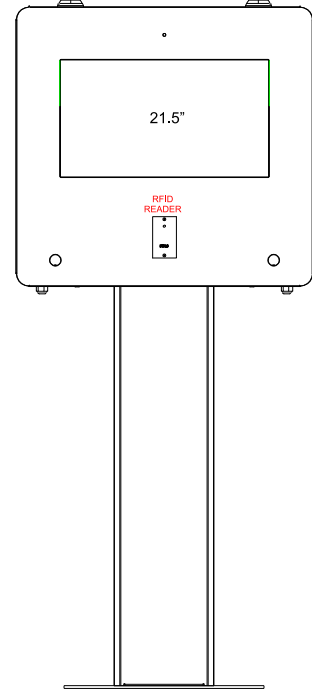

Dimension (mm): 590W x 1675H

Dimension (mm): 590W x 1550H

- J**
- 21.5" Touch Display
  - 1D/2D Barcode Imager
  - 80mm Thermal Printer
  - C920 Webcam
  - Waterproof MIC

Dimension (mm): 590W x 1668H

- K**
- 21.5" Touch Display
  - RFID Reader

Dimension (mm): 590W x 1553H

- L**
- 27" Touch Display
  - C920 Webcam
  - Waterproof MIC
  - Portrait Display Orientation

Dimension (mm): 590W x 1710H

- M**
- 21.5" Touch Display
  - 1D/2D Barcode Imager
  - C920 Webcam
  - Waterproof MIC

Dimension (mm): 590W x 1680H