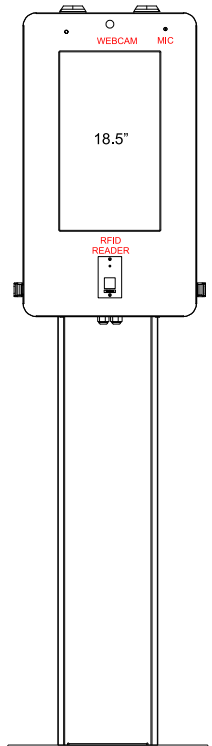

Dimension (mm): 590W x 1675H

Dimension (mm): 590W x 1550H

- J**
- 21.5" Touch Display
  - 1D/2D Barcode Imager
  - 80mm Thermal Printer
  - C920 Webcam
  - Waterproof MIC

Dimension (mm): 590W x 1668H

- K**
- 21.5" Touch Display
  - RFID Reader

Dimension (mm): 590W x 1553H

- L**
- 27" Touch Display
  - C920 Webcam
  - Waterproof MIC
  - Portrait Display Orientation

Dimension (mm): 590W x 1710H

- M**
- 21.5" Touch Display
  - 1D/2D Barcode Imager
  - C920 Webcam
  - Waterproof MIC

Dimension (mm): 590W x 1671H

- N**
- 21.5" Touch Display
  - 1D/2D Barcode Imager
  - Fingerprint Reader
  - RFID Reader
  - C920 Webcam
  - Waterproof MIC

Dimension (mm): 590W x 1702H

- O**
- 18.5" Touch Display
  - RFID Reader
  - C920 Webcam
  - Waterproof MIC
  - Portrait Display Orientation