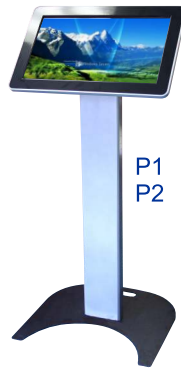

## LARGE-AREA SINTRA SIGN PANELS

Large-area 1/4" thick ridged Sintra sign panels are a great way to dramatically increase the front sign area for any model Podium Kiosk. The Sintra is a 1/4" rigid plastic material that comes in a black finish, and can be attached to the Podium column with dual-lock velcro. Custom graphics services are also available.

*Here's How it Works:*

1/4" Thick Sintra Sign Panel Fastens to Front Using Velcro/Tape

Sintra Sign Panel - Default Black Color

Rear View

Adhesive Decal with Artwork Applied

*Turn These:*

*Into These!*

NOTE: not for use with front-mounted keyboards