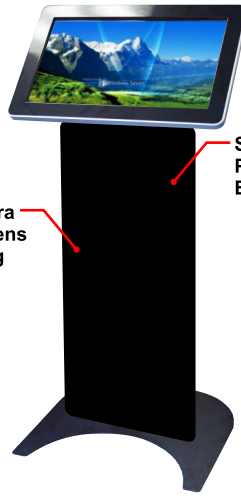

## LARGE-AREA SINTRA SIGN PANELS

Large-area 1/4" thick ridged Sintra sign panels are a great way to dramatically increase the front sign area for any model Podium Kiosk. The Sintra is a 1/4" rigid plastic material that comes in a black finish, and can be attached to the Podium column with dual-lock velcro. Custom graphics services are also available.

*Here's How it Works:*

1/4" Thick Sintra Sign Panel Fastens to Front Using Velcro/Tape

Sintra Sign Panel - Default Black Color

Rear View

Adhesive Decal with Artwork Applied

*Turn These:*

*Into These!*

NOTE: not for use with front-mounted keyboards