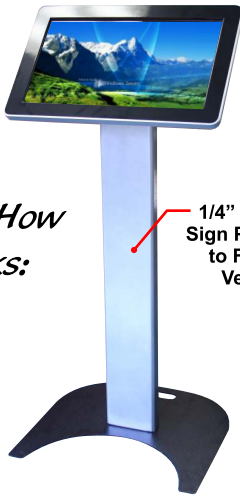

## LARGE-AREA SINTRA SIGN PANELS

Large-area 1/4" thick ridged Sintra sign panels are a great way to dramatically increase the front sign area for any model Podium Kiosk. The Sintra is a 1/4" rigid plastic material that comes in a black finish, and can be attached to the Podium column with dual-lock velcro. Custom graphics services are also available.

*Here's How it Works:*

1/4" Thick Sintra Sign Panel Fastens to Front Using Velcro/Tape

Sintra Sign Panel - Default Black Color

Rear View

Adhesive Decal with Artwork Applied

*Turn These:*

*Into These!*

NOTE: not for use with front-mounted keyboards