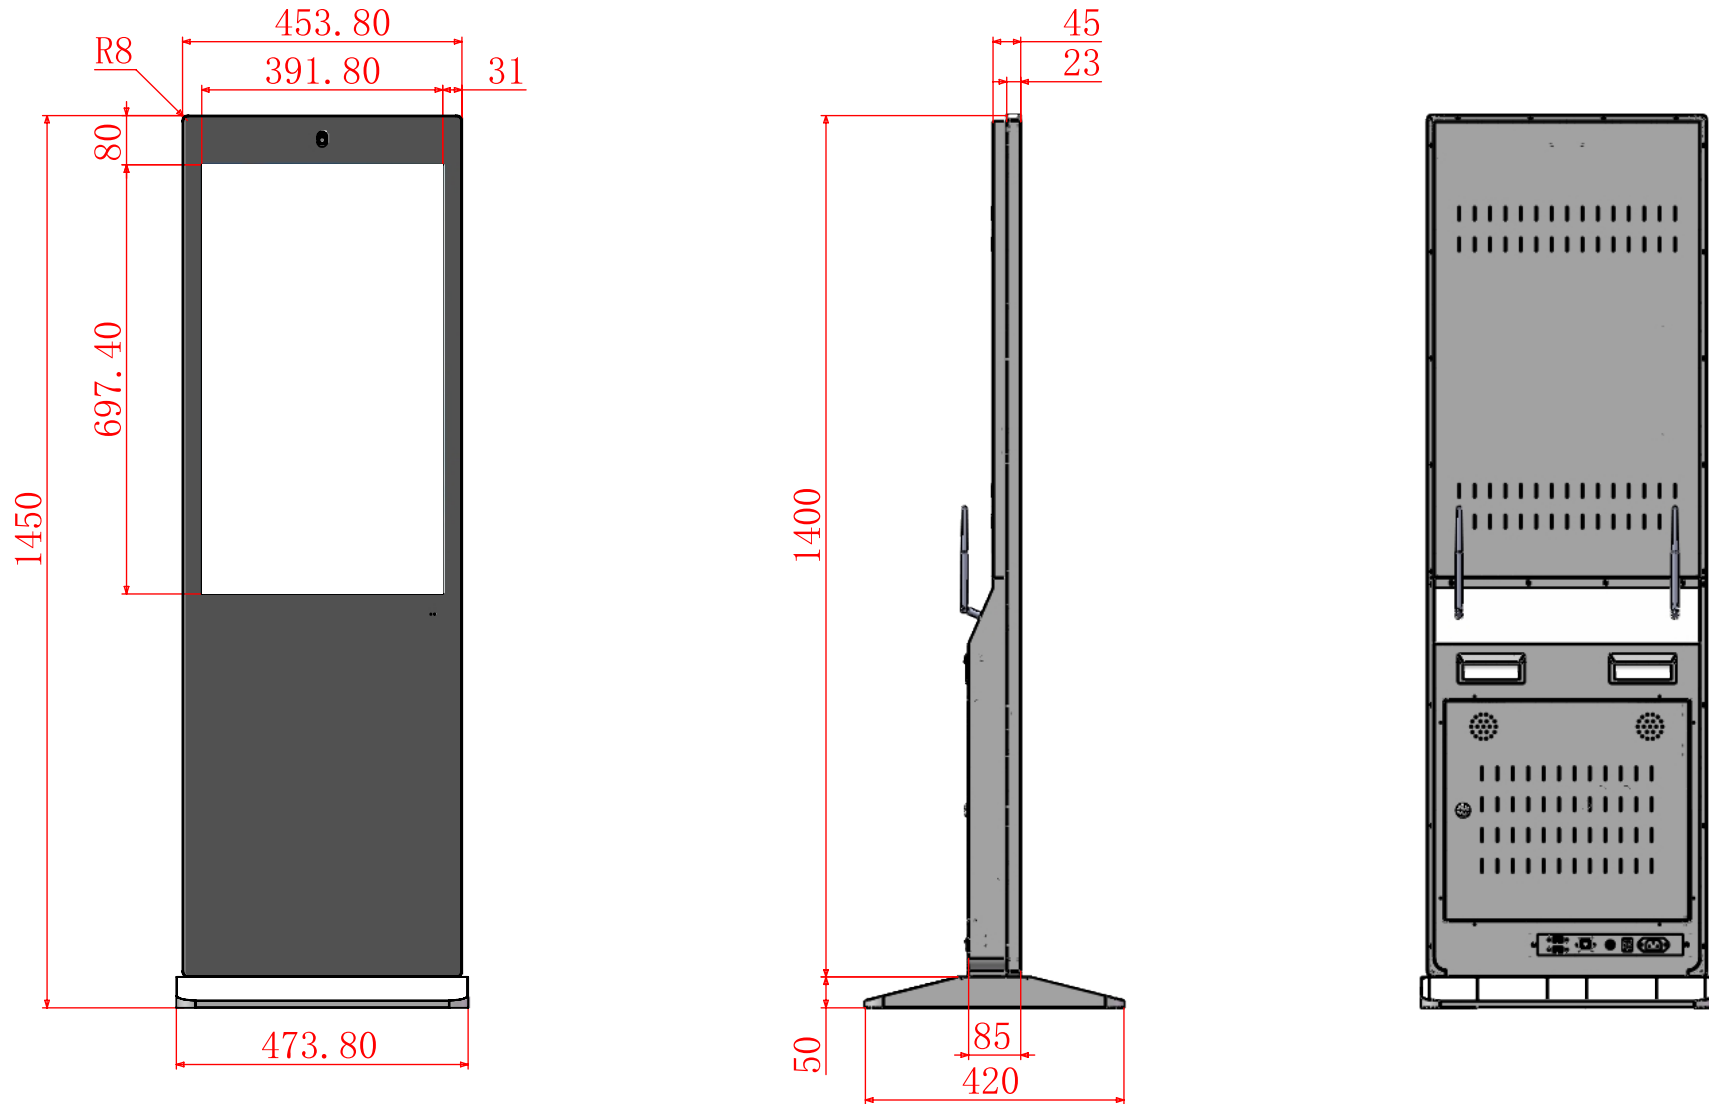

# Indoor Floor Stand Kiosk - 32"

*For reference only – drawing subject to change without prior notice*

Dimensions In mm

*This drawing and it's dimensions are not to be used for fabricating any parts or for any other reasons that are based on these dimensions*